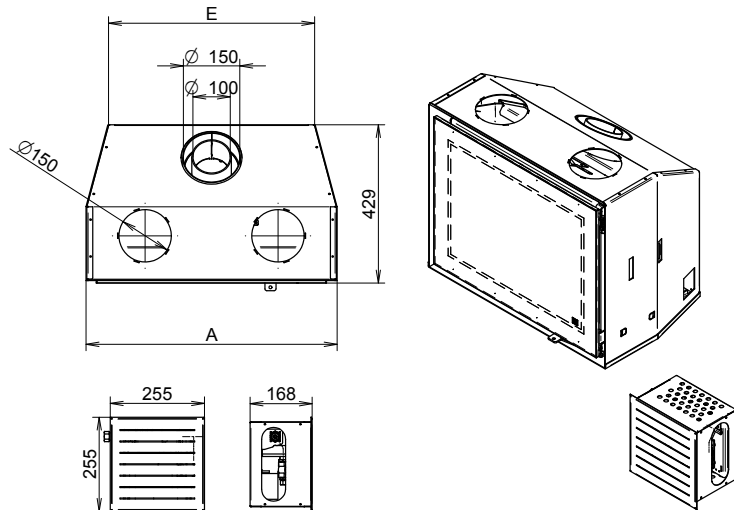

PASSION FOR FIRE

INTERRA 60/68/74 GAS/GAZ

collection
DIAMOND
The victory of fire

capacity/puissance
efficiency/rendement
weight/poids
smoke conduit/conduit
bushels/boisseau

Interra 60
3,6 kw
86,2%
75 kg
100/150 - 100 mm
150/150

capacity/puissance
efficiency/rendement
weight/poids
smoke conduit/conduit
bushels/boisseau

Interra 68
4,2 kw
88,7%
87 kg
100/150 - 100 mm
150/150

capacity/puissance
efficiency/rendement
weight/poids
smoke conduit/conduit
bushels/boisseau

Interra 74
6 kw
87,5%
102 kg
100/150 - 100 mm
150/150

INTERRA GAS BASIC MET/AVEC NEARBOX

	TYP	A [mm]	B [mm]	C [mm]	D [mm]	E [mm]	F [mm]
1	INTERRA 60 GAS	605	494	363	498	483	419
2	INTERRA 68 GAS	680	544	413	548	558	469
3	INTERRA 74 GAS	745	594	463	598	623	519