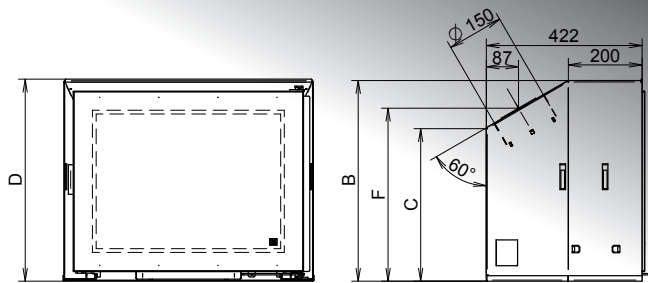

PASSION FOR FIRE

INTERRA 60/68/74 GAS/GAZ

collection
DIAMOND
The victory of fire

capacity/puissance
efficiency/rendement
weight/poids
smoke conduit/conduit
bushels/boisseau

Interra 60
3,6 kw
86,2%
75 kg
100/150 - 100 mm
150/150

capacity/puissance
efficiency/rendement
weight/poids
smoke conduit/conduit
bushels/boisseau

Interra 68
4,2 kw
88,7%
87 kg
100/150 - 100 mm
150/150

capacity/puissance
efficiency/rendement
weight/poids
smoke conduit/conduit
bushels/boisseau

Interra 74
6 kw
87,5%
102 kg
100/150 - 100 mm
150/150

INTERRA GAS BASIC MET/AVEC NEARBOX

	TYP	A [mm]	B [mm]	C [mm]	D [mm]	E [mm]	F [mm]
1	INTERRA 60 GAS	605	494	363	498	483	419
2	INTERRA 68 GAS	680	544	413	548	558	469
3	INTERRA 74 GAS	745	594	463	598	623	519